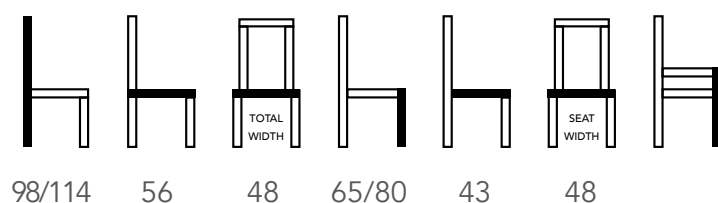

### MATEN / MEASUREMENTS

### PACKING

<b>Package</b>	KARTON
<b>Nr. of pcs</b>	1
<b>Size of package</b>	560X490X1000 560X490X1150
<b>Weight package</b>	11 KG